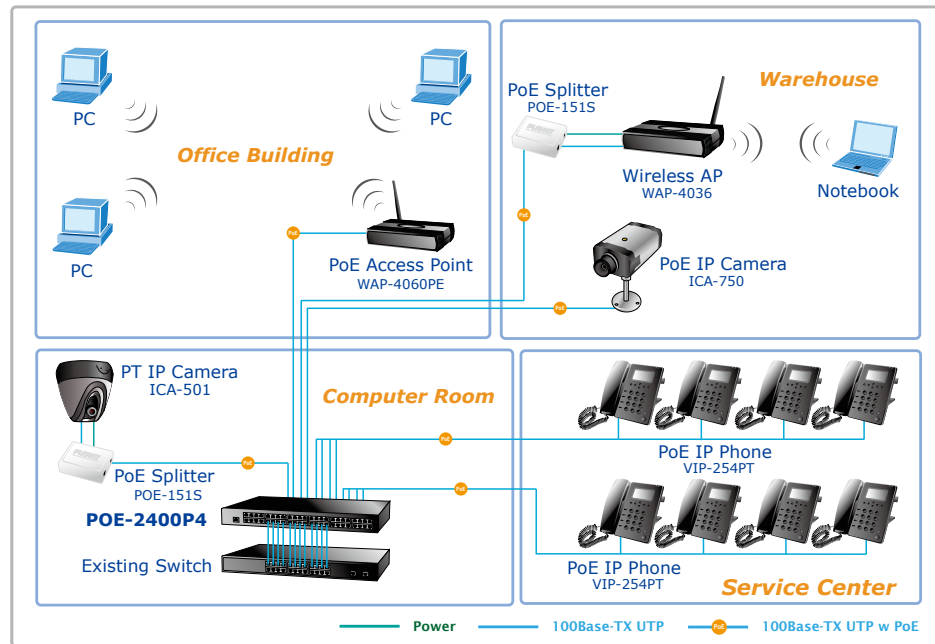

APPLICATIONS

PoE Injector Hub

For the places hard to find the power outlet, POE-2400P4 provides the easiest way to power your Ethernet devices such as PLANET IP Camera ICA-750 on the ceiling and the Wireless Access Point WAP-4060PE installed on the top of the building.

To control the power system of your networking devices, POE-2400P4 can directly co-work with PoE IP phone like PLANET VIP-254PT to build VoIP telephony network in the office. Furthermore, the POE-2400P4 can be directly connected to any third party 802.3af compliant devices and PoE Switches installed 100 meters away.

SPECIFICATION

Product	IEEE 802.3af 24-Port Power over Ethernet Web Management Injector Hub	
Model	POE-2400P4	
Hardware Specification		
Interface	"Data" Input Ports	24 x RJ-45 STP
	"Data+Power" Output Ports	24 x RJ-45 STP
	Management Port	1 x RJ-45; 10/100Base-TX, auto-negotiation, auto-MDI / MDIX
LED	System: Power x 1 (Green) Management Port x2: 10/100 (Green / Orange) Per PoE Port: PoE in Use x 1 (Green)	
Network Cable	10Base-T: 2-Pair UTP Cat. 3, 4, 5, up to 100m (328ft) 100Base-TX: 2-Pair UTP Cat. 3, 4, 5, up to 100m (328ft) EIA/TIA- 568 100-ohm STP (100m)	
Dimension (W x D x H)	440 x 200 x 44 mm (1U height)	
Weight	3.3kg	
Power Requirement	100-240V AC, 50/60 Hz	
Power Consumption	400 Watts max.	
Operating Temperature	0 ~ 50 Degree C	
Storage Temperature	-40 ~ 70 Degree C	
Humidity	5 ~ 95% (Non-condensing)	
Cooling	Fan x 2	
Power over Ethernet		
PoE Standard	IEEE 802.3af Power over Ethernet / Mid-Span PSE	
PoE Power supply Type	Mid-Span	
PoE Power Output	Per Port DC 48V 15.4 Watts	
Power Pin Assignment	4/5(+), 7/8(-)	
PoE Power Budget	380 Watts