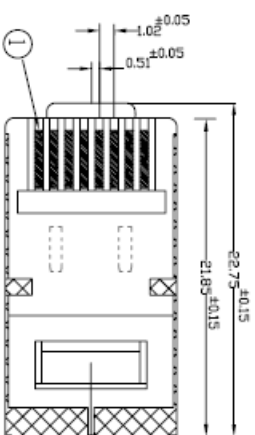

ROHS COMPLIANT

FOR WIRE OD: 1.05-1.15mm.
CABLE OD: 7.0mm MAX.

No.	Name	Material	Specification	QTY'	Dir/wing
⑤	FOIL	35X10mm		1	ZFCUDBXXX
④	Shielded	Cu	CAT6 8P	1	ZPC88XXX4J8
③	INSERT	PC	8P	1	PG88XGN0BXFO-IH1
②	HOUSING	PC	8P 5.1P	1	PH88XGN0BXS0-G
①	Contact Pin	Cu	High low PIN	4	GP76XXX GP13XXX

APPL.	P/N.	PXcat6S8XL
CHKD.	FILE	PG88XGN0BXS0.DWG
DR.	TITLE	Suitable for cat 6 stranded cable wire OD:1.05-1.15