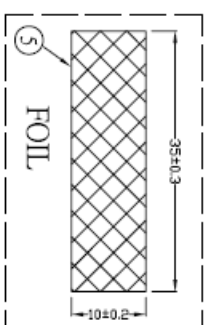

ROHS COMPLIANT

FOR WIRE OD: 1.05-1.15mm.
CABLE OD: 7.0mm MAX.

No.	Name	Material	Specification	QTY'	Dir/wing
⑤	FOIL	35X10mm		1	ZFCUDBXXX
④	Shielded	Cu	CAT6 8P	1	ZPC88XXX4J8
③	INSERT	PC	8P	1	PG88XGN0BXFO-IH1
②	HOUSING	PC	8P 5.1P	1	PH88XGN0BXS0-G
①	Contact Pin	Cu	High low PIN	4	GP76XXX GP13XXX

APPL.	P/N.	PXcat6S8XL
CHKD.	FILE	PG88XGN0BXS0.DWG
DR.	TITLE	Suitable for cat 6 stranded cable wire OD:1.05-1.15