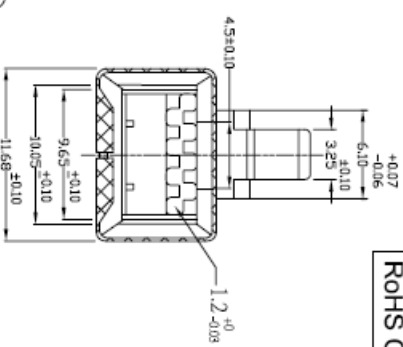

ROHS COMPLIANT

FOR WIRE OD: 1.05-1.15mm.
CABLE OD: 7.0mm MAX.

No.	Name	Material	Specification	QTY'	Dir/wing
⑤	FOIL	35X10mm		1	ZFCUDBXXX
④	Shielded	Cu	CAT6 8P	1	ZPC88XXX4J8
③	INSERT	PC	8P	1	PG88XGN0BXFO-IH1
②	HOUSING	PC	8P 5.1P	1	PH88XGN0BXS0-G
①	Contact Pin	Cu	High low PIN	4	GP76XXX GP13XXX

APPL.	P/N.	PXcat6S8XL
CHKD.	FILE	PG88XGN0BXS0.DWG
DR.	TITLE	Suitable for cat 6 stranded cable wire OD:1.05-1.15