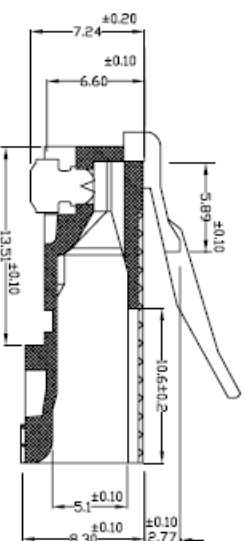

ROHS COMPLIANT

FOR WIRE OD: 1.05-1.15mm.
CABLE OD: 7.0mm MAX.

No.	Name	Material	Specification	QTY'	Dir/wing
⑤	FOIL	35X10mm		1	ZFCUDBXXX
④	Shielded	Cu	CAT6 8P	1	ZPC88XXX4J8
③	INSERT	PC	8P	1	PG88XGN0BXFO-IH1
②	HOUSING	PC	8P 5.1P	1	PH88XGN0BXS0-G
①	Contact Pin	Cu	High low PIN	4	GP76XXX GP13XXX

APPL.	P/N.	PXcat6S8XL
CHKD.	FILE	PG88XGN0BXS0.DWG
DR.	TITLE	Suitable for cat 6 stranded cable wire OD:1.05-1.15