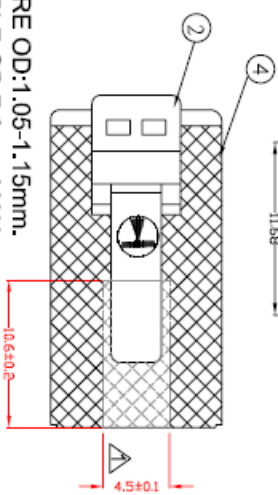

ROHS COMPLIANT

FOR WIRE OD: 1.05-1.15mm.
CABLE OD: 7.0mm MAX.

No.	Name	Material	Specification	QTY'	Dir/wing
⑤	FOIL	35X10mm		1	ZFCUDBXXX
④	Shielded	Cu	CAT6 8P	1	ZPC88XXX4J8
③	INSERT	PC	8P	1	PG88XGN0BXFO-IH1
②	HOUSING	PC	8P 5.1P	1	PH88XGN0BXS0-G
①	Contact Pin	Cu	High low PIN	4	GP76XXX GP13XXX

APPL.	P/N.	PXcat6S8XL
CHKD.	FILE	PG88XGN0BXS0.DWG
DR.	TITLE	Suitable for cat 6 stranded cable wire OD:1.05-1.15